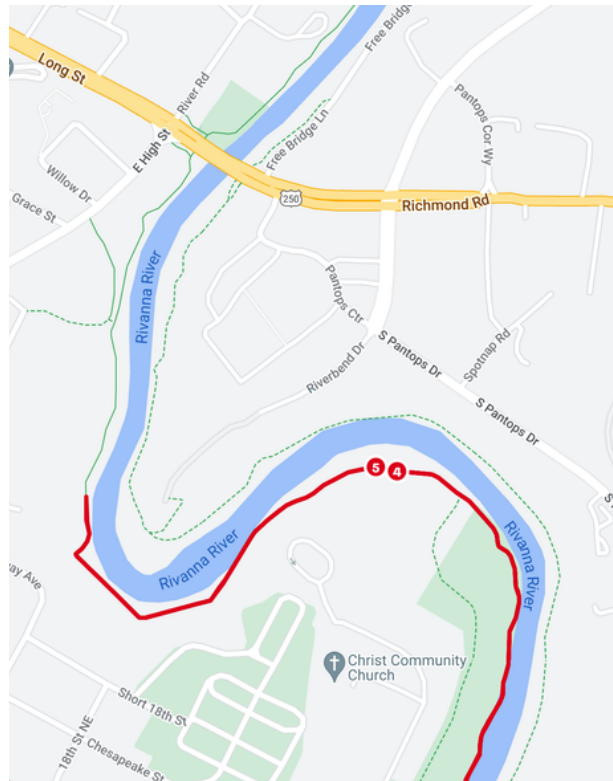

Charlottesville

CARRIAGE HILL CONDOS

JEFFERSON PARK AVENUE

FIFEVILLE

Ix Art Park

Riverview Park

WOOLEN MILLS

JOHNSON VILLAGE

## Whitehead Rd & Stadium Rd

Virginia 22903

- ↑ Head northeast on Stadium Rd toward Montebello Cir  
446 ft
- ↪ Turn right to stay on Stadium Rd  
217 ft
- ↪ Turn right onto Emmet St S  
312 ft
- ↑ Continue straight onto Jefferson Park Ave  
0.6 mi
- ↪ Turn right onto W Main St  
0.8 mi
- ↑ Continue onto W Water St  
0.6 mi
- ↶ Turn left onto 10th St NE  
272 ft
- ↪ Turn right onto E Market St  
0.8 mi
- ↶ Turn left onto Riverview Ave  
433 ft
- ↪ Turn right onto Chesapeake St  
i Destination will be on the right  
0.3 mi

## Riverview Park

1909 Chesapeake St, Charlottesville, VA 22902

- ↑ Head northeast  
89 ft
- ↑ Continue onto Rivanna Trail  
0.4 mi
- ↶ Turn left to stay on Rivanna Trail  
0.5 mi
- ↪ Rivanna Trail turns right and becomes Rivanna P  
0.3 mi

## Riverview Park

1909 Chesapeake St, Charlottesville, VA 22902

- ↑ Head southwest toward Riverside Ave  
0.1 mi
- ↑ Continue onto Chesapeake St  
0.2 mi
- ↶ Turn left onto Riverview Ave  
433 ft
- ↪ Turn right onto E Market St  
0.8 mi
- ↶ Turn left onto 10th St NE  
272 ft
- ↪ Turn right onto E Water St  
0.7 mi
- ↑ Continue onto W Main St  
0.7 mi
- ↶ Turn left onto Jefferson Park Ave  
0.6 mi
- ↑ Continue onto Emmet St S  
312 ft
- ↶ Turn left onto Stadium Rd  
217 ft
- ↶ Turn left to stay on Stadium Rd  
446 ft